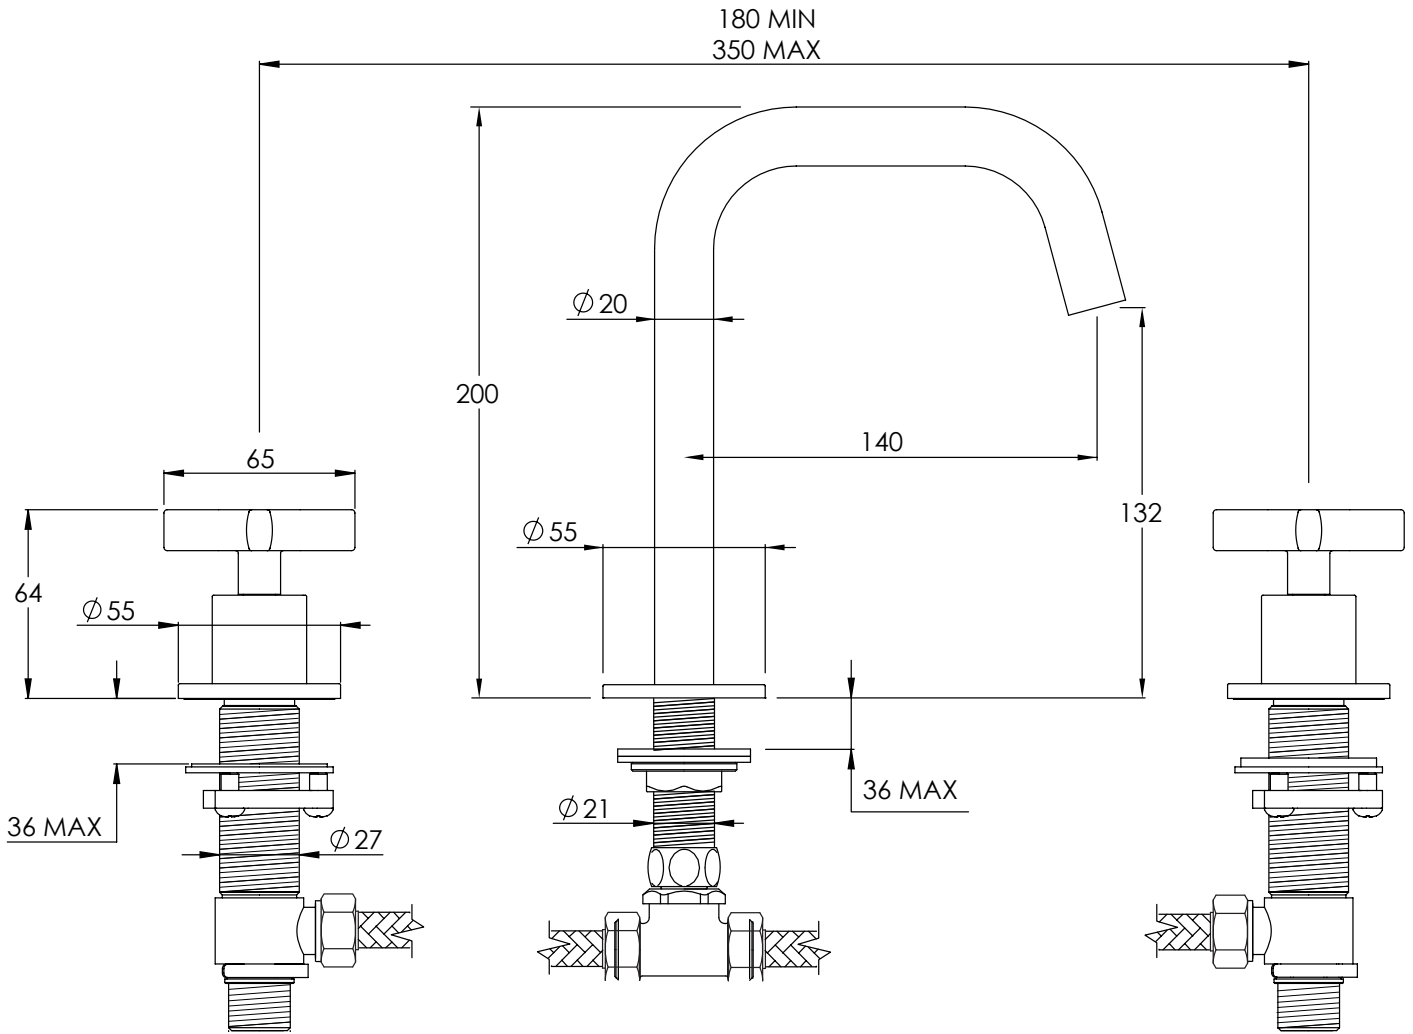

COALBROOK

BA1005

DECK MOUNTED 3 HOLE BASIN
MIXER WITH ANGULAR SPOUT

DATE: 02/09/21

REVISION: A

DIMENSIONS IN MILLIMETRES

WHILST EVERY EFFORT IS MADE TO ENSURE THE ACCURACY OF THESE DATA SHEETS THEY ARE SUBJECT TO CHANGE WITHOUT NOTICE AS PART OF THE COMPANY'S PRODUCT DEVELOPMENT PROCESS